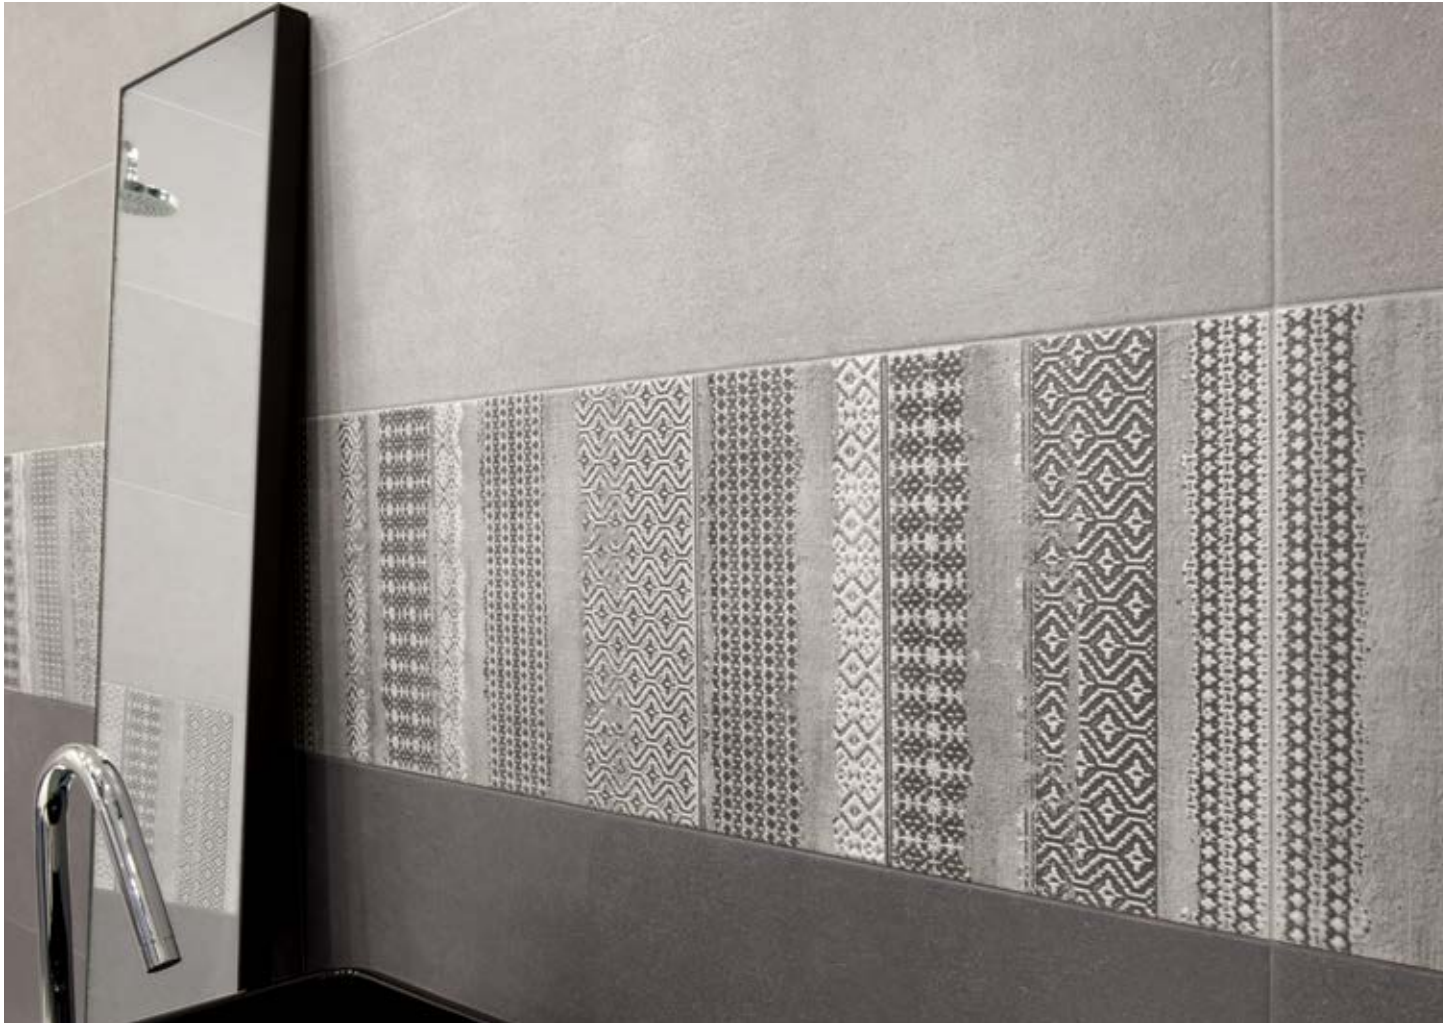

_beige

_antracite

_grigio

_ghiaccio

BITECH®

_33,3x100 13"x39,4"

_25x60 10"x24"

_ Grigio 33,3x100 13"x39,4"
Antracite 33,3x100 13"x39,4"
Grigio Inserto Tessuto
33,3x100 13"x39,4"
PAV. Stone Path Coal
60x60 - 24"x24"