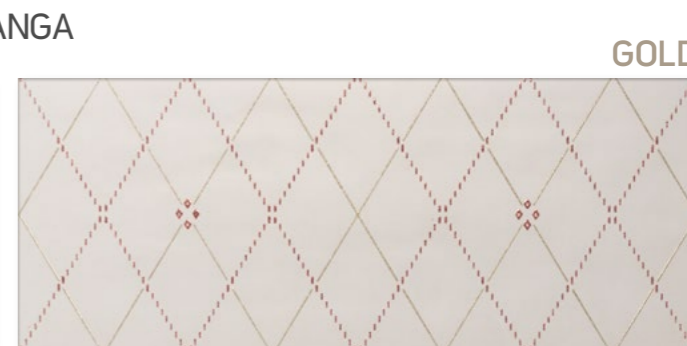

73

IVAR22 PATTERN MIX CENERE / 25x60 / 10"x24"

73

IVAR26 DEC. LOSANGA SILVER / 25x60 / 10"x24"

59

IVAR27 DEC. LOSANGA GOLD / 25x60 / 10"x24"

59

IVAL01 LIST. LOSANGA SILVER / 4x60 / 1,6"x24"